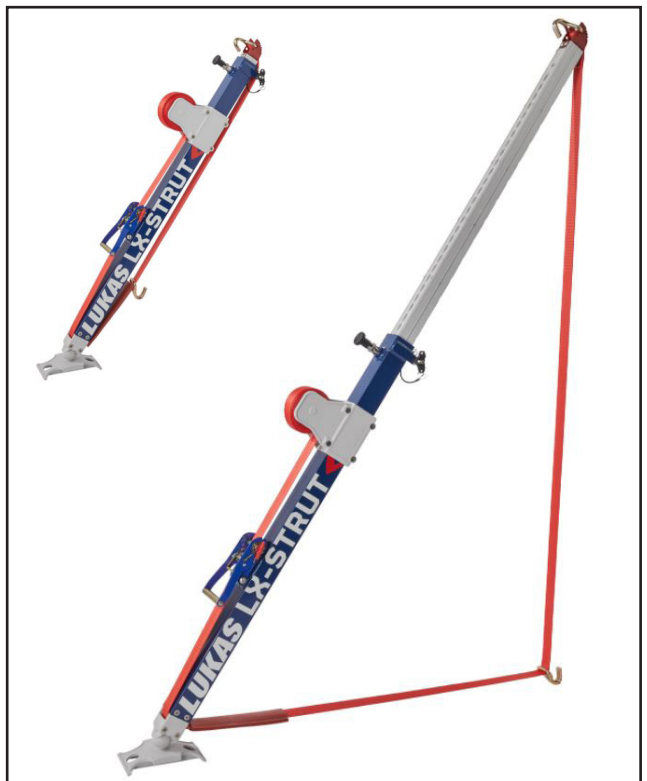

LUKAS

LX STRUT

Introducing the new LX Strut from Lukas, a state of the art Stabilising Strut for Road Crash Rescue. Like the market leading range of Lukas Road Crash Rescue Tools (hydraulic, eDraulic and EWXT), the LX Strut is engineered and designed with efficiency, durability and usability in mind.

The Lukas LX Strut is manufactured from semi-crystalline polyamide reinforced with fibre glass giving it optimal strength whilst keeping weight to a minimum - each strut weighs just 5.1kg! The LX Strut incorporates self retracting webbing, flexible fixing position and a newly developed red stainless steel head that provides unparalleled grip during application.

LX Strut Specifications

Retracted Length	1070 mm
Extended Length	1850 mm
Weight (per strut)	5.1 kg
Strap Length	4m

PT Rescue
19 Ricketts Road,
Mt Waverley,
Vic 3149

P: +61 3 9562 8800
F: +61 3 9562 8080
E: rescue@ptha.com.au