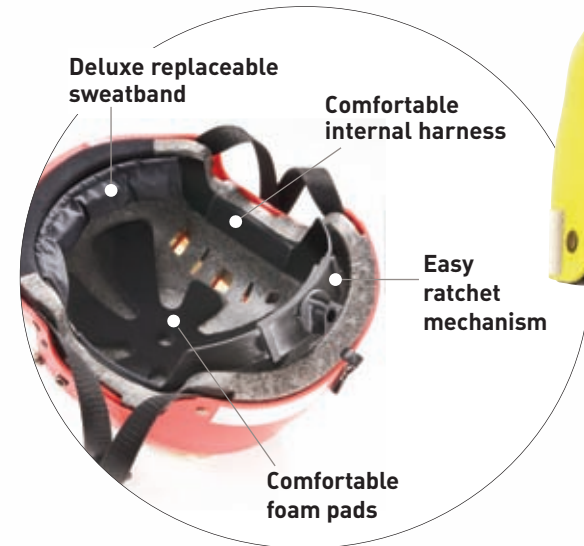

Black or colour coded vent cover (optional)

Reflective Tape

Complies with **SOLAS approvals**.
Being it visible at various angles.
This makes the **helmet far more visible**
than standard helmets.
Six strips of SOLAS tape are fitted
to each helmet.

Colours choice

White Hi-viz yellow Hi-viz orange Red

Royal blue Navy blue Olive green Black

SECURITY & COMFORT

Easy attachment of accessories, including headsets and ear defenders

Retractable internal eyeshield

Meets the **EN166:2002 standard** for industrial eye protection.
Clear eyeshield for eye protection in any light conditions.

Options:

- Amber:

Reduces the haze of the blue light spectrum of sunlight. It sharpens the image, some small true colour distortion can occur.

- Smoked:

Reduces the brightness of the sunlight, without too much colour prejudice.

Deluxe replaceable sweatband

Comfortable internal harness

Easy ratchet mechanism

Comfortable foam pads

Comfortable harness