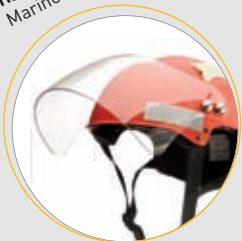

OPTIONAL VISORS

Half Marine visor